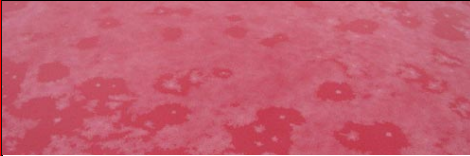

STICKY PAINT LHR12E

CHEMICAL AGGRESSION ★ 3

Medium wool pads
(9.BW150M)

Mille fine compound

SHOW CAR FINISH ★ 4

Ultra fine foam pads
(9.BF150S)

Diamond ultra fine
compound

LIGHT HOLOGRAMS ★ 5

Ultra fine foam pads
(9.BF150S)

Diamond ultra fine
compound

OXIDATION ★ 2

Fine foam pads
(9.BF150M)

Mille fine compound

SEVERE SCRATCHES ★ 3

Medium wool pads
(9.BW150M)

Mille coarse compound

SEVERE HOLOGRAMS ★ 2

Fine foam pads
(9.BF150M)

Mille fine compound

MEDIUM SCRATCHES ★ 4

Medium wool pads
(9.BW150M)

Mille coarse compound

LIGHT SCRATCHES ★ 4

Fine foam pads
(9.BF150M)