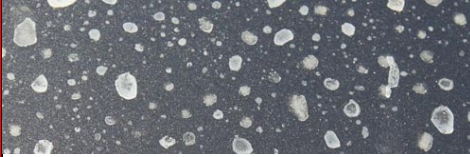

STICKY PAINT LHR12E

CHEMICAL AGGRESSION ★ 3

Medium wool pads
(9.BW150M)

Mille fine compound

SHOW CAR FINISH ★ 4

Ultra fine foam pads
(9.BF150S)

Diamond ultra fine
compound

LIGHT HOLOGRAMS ★ 5

Ultra fine foam pads
(9.BF150S)

Diamond ultra fine
compound

OXIDATION ★ 2

Fine foam pads
(9.BF150M)

Mille fine compound

SEVERE SCRATCHES ★ 3

Medium wool pads
(9.BW150M)

Mille coarse compound